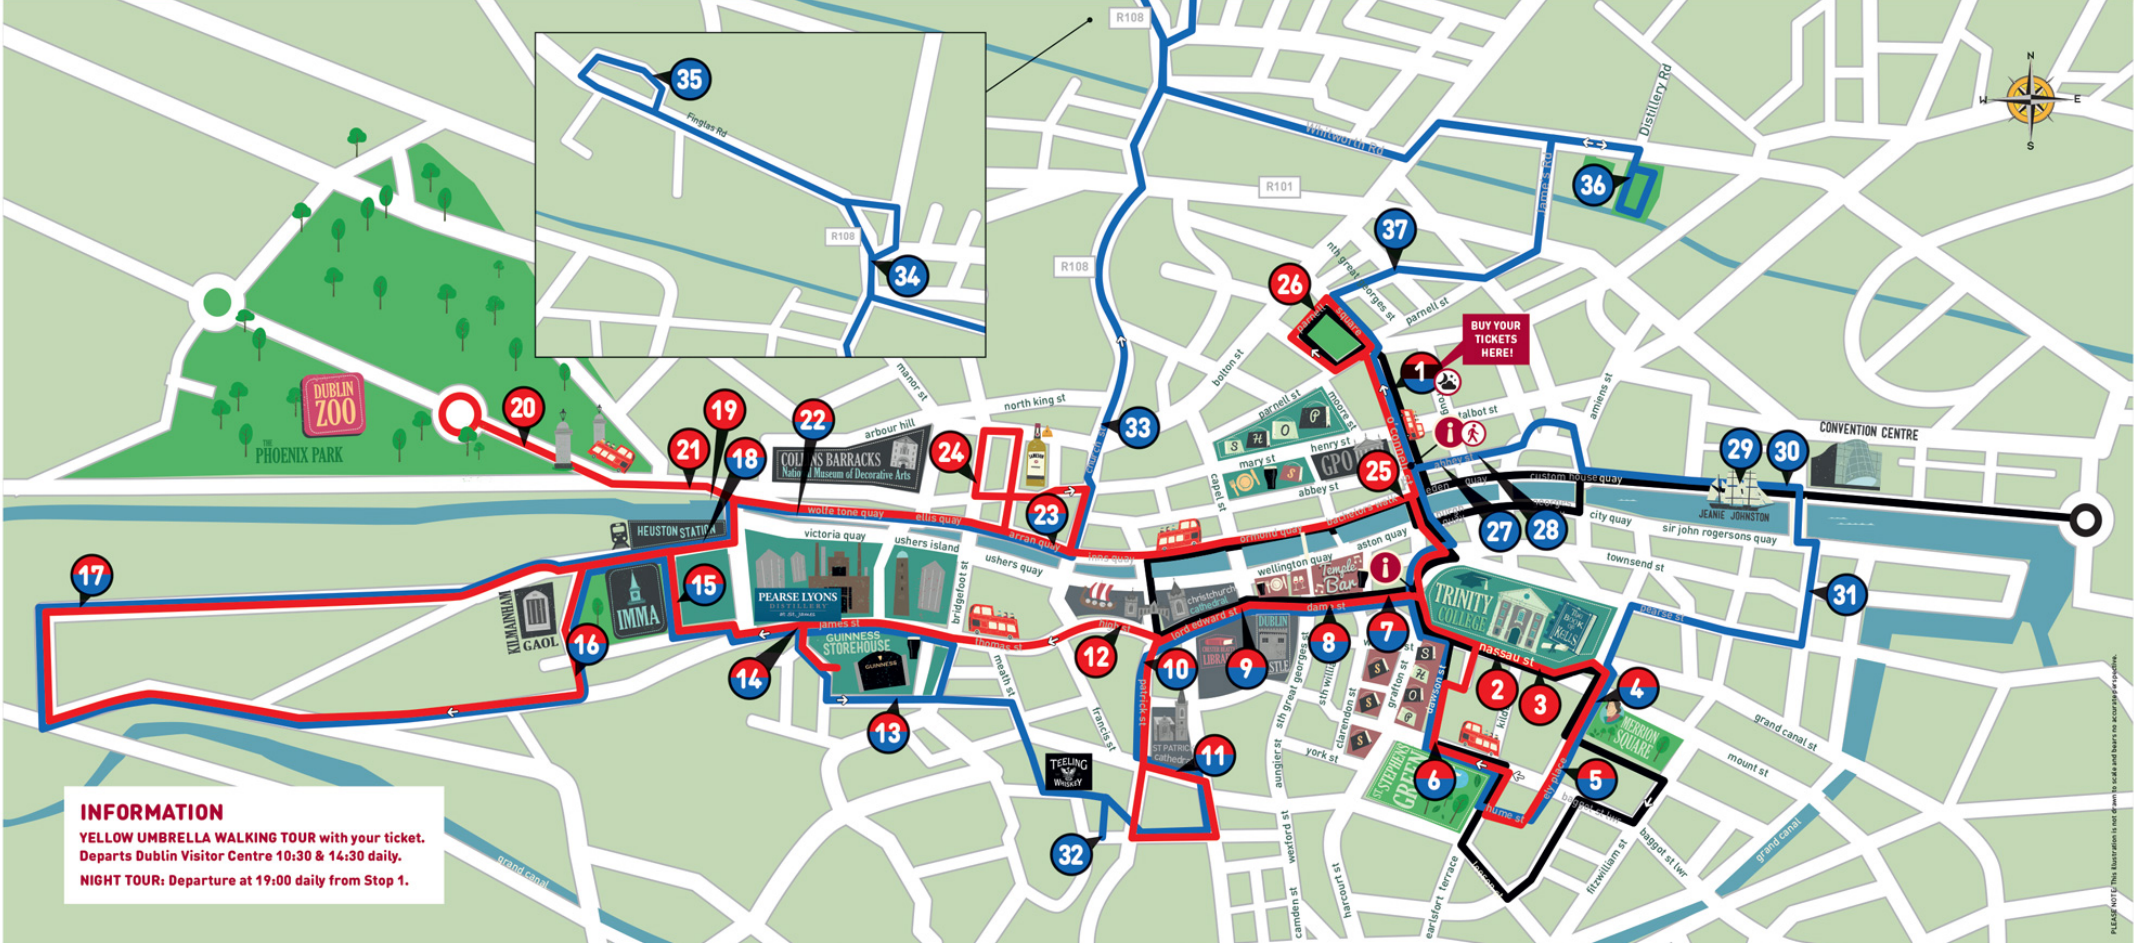

DISCOVER DUBLIN

RED ROUTE
BLUE ROUTE

NIGHT TOUR
WALKING TOUR

DUBLIN VISITOR CENTRE

Did you know that 10 million pints of Guinness are brewed in Dublin each day?
TABEA Guide

RED ROUTE | DURATION: 1H 45MINS EVERY 20-30 MINS

BLUE ROUTE | DURATION: 2H EVERY 30 MINS

NIGHT TOUR | DURATION: 60MINS 19:00 DAILY

INFORMATION
YELLOW UMBRELLA WALKING TOUR with your ticket.
Departs Dublin Visitor Centre 10:30 & 14:30 daily.
NIGHT TOUR: Departure at 19:00 daily from Stop 1.

STOP	FIRST BUS	LAST BUS
1 1	13 UPPER O'CONNELL STREET	09:00 09:30 17:00 15:00
2 2	NASSAU STREET	09:10 17:10
3 3	LEINSTER STREET	09:12 17:12
4 4	NATIONAL ART GALLERY	09:17 09:57 17:18 15:24
5 5	MERRION SQUARE	09:20 09:59 17:20 15:26
6 6	STEPHEN'S GREEN	09:25 10:04 17:25 15:30
7 7	COLLEGE GREEN	09:36 10:16 17:37 15:40
8 8	DAME STREET/TEMPLE BAR	09:40 10:20 17:40 15:44
9 9	DAME STREET/DUBLIN CASTLE	09:42 10:23 17:42 15:47
10 10	CHRISTCHURCH CATHEDRAL	09:45 10:27 17:52 15:51
11 11	ST PATRICK'S CATHEDRAL	09:47 10:30 17:55 15:55
12 12	HIGH STREET	09:50 18:00
13 13	GUINNESS STOREHOUSE	09:56 10:42 18:08 16:09

STOP	FIRST BUS	LAST BUS
27 27	ABBEY STREET	09:35 15:05
28 28	ABBEY STREET/ABBIE THEATRE	09:33 15:03
29 29	CHO DUBLIN	09:40 15:10
30 30	SAMUEL BECKETT BRIDGE	09:42 15:12
31 31	CARDIFF LANE	09:47 15:16
32 32	TEELINGS WHISKEY DISTILLERY	10:36 16:01
33 33	ST MICHAN'S CHURCH	11:12 16:35
34 34	BRIAN BORU PUB	11:22 16:38
35 35	GLASNEVIN CEMETERY	11:27 16:42
36 36	CROKE PARK	11:37 16:52
37 37	MOUNTJOY SQUARE	11:42 16:57